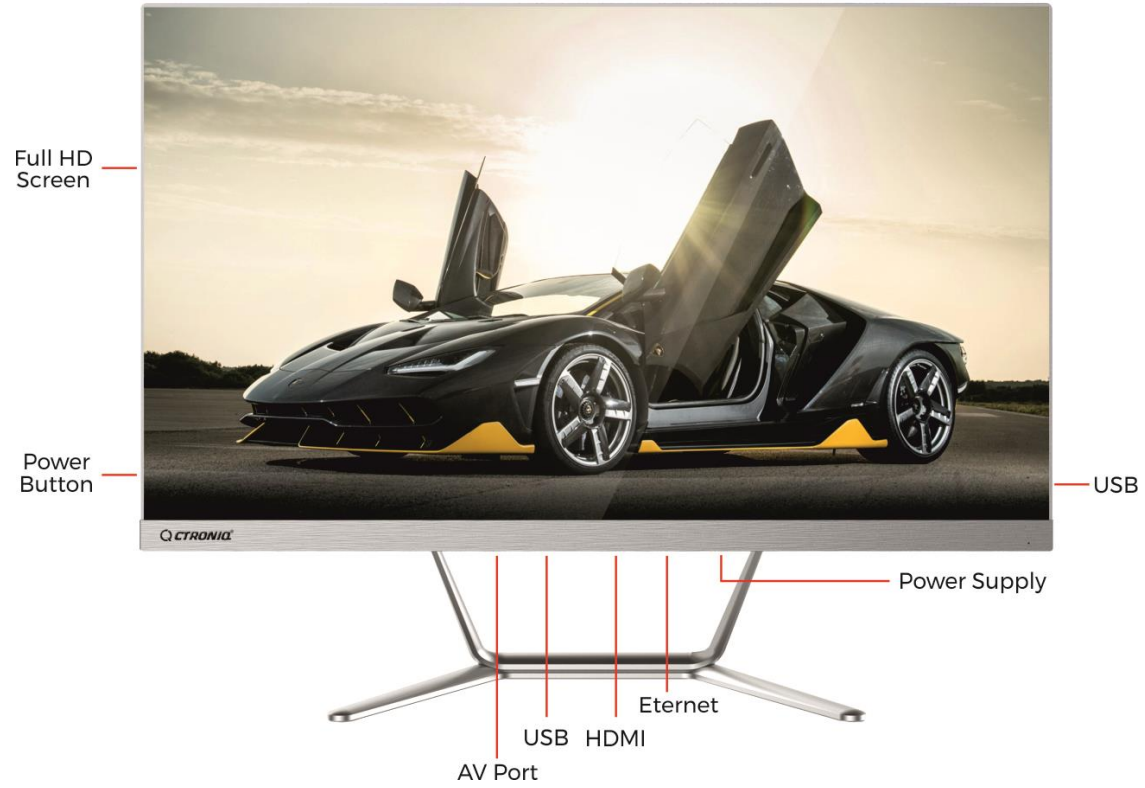

PRODUCT SPECIFICATION GUIDE

Overview: