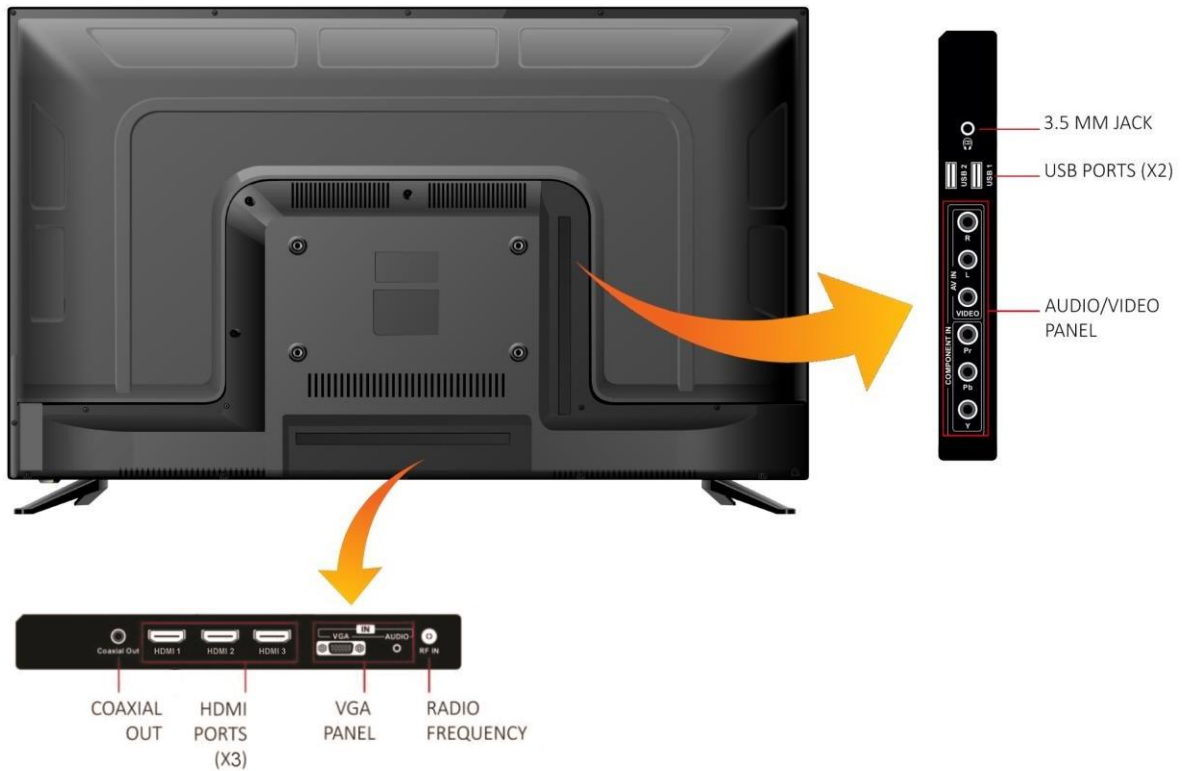

PRODUCT SPECIFICATION GUIDE

Overview: