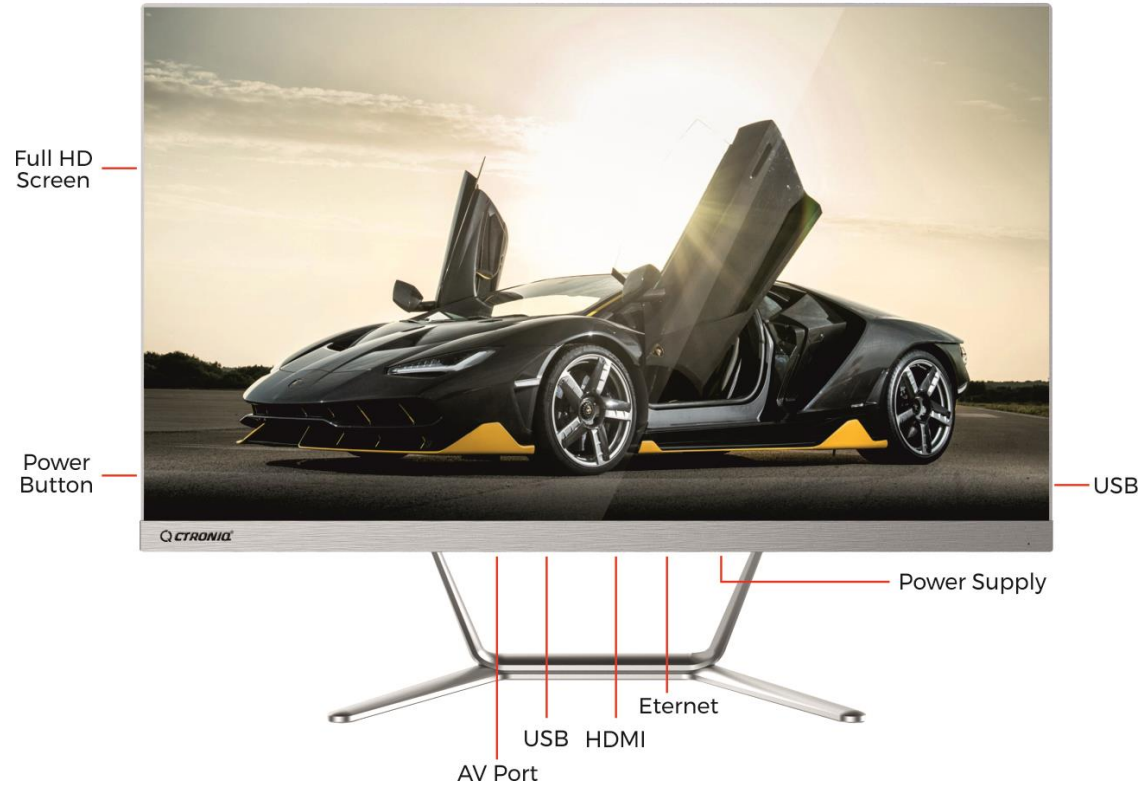

PRODUCT SPECIFICATION GUIDE

Overview: