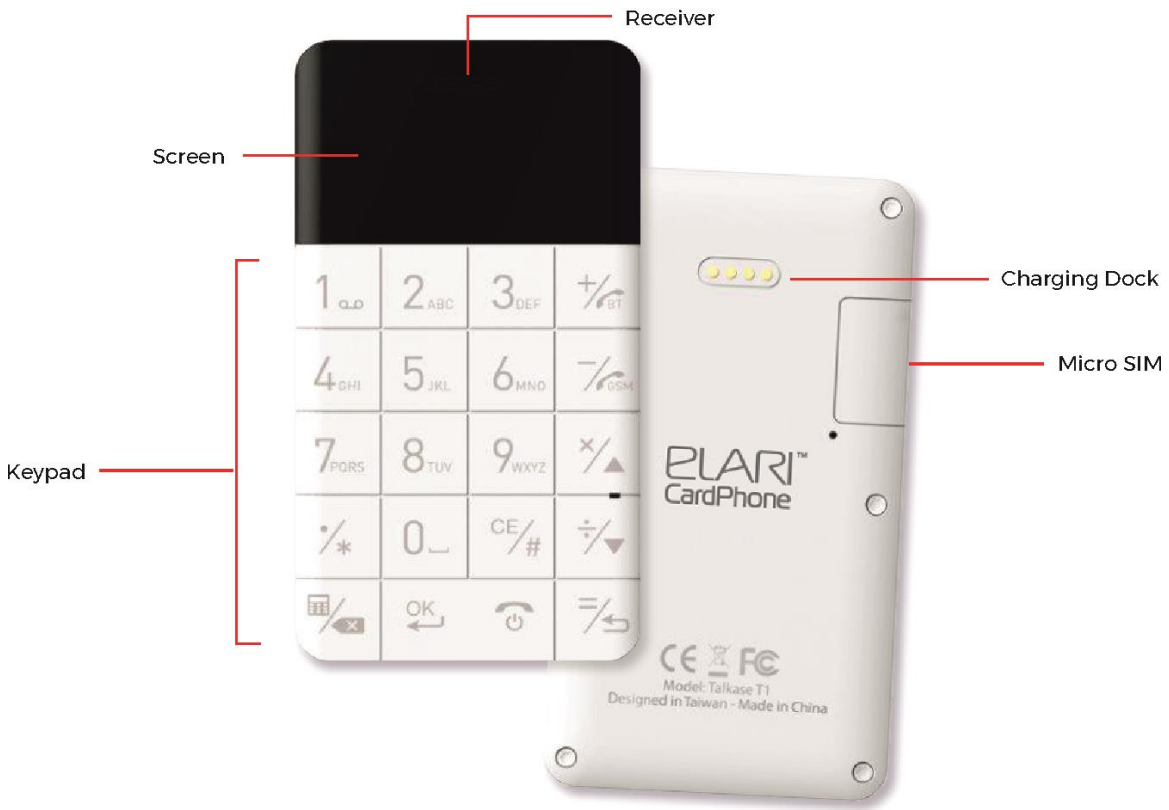

PRODUCT SPECIFICATION GUIDE

Overview: