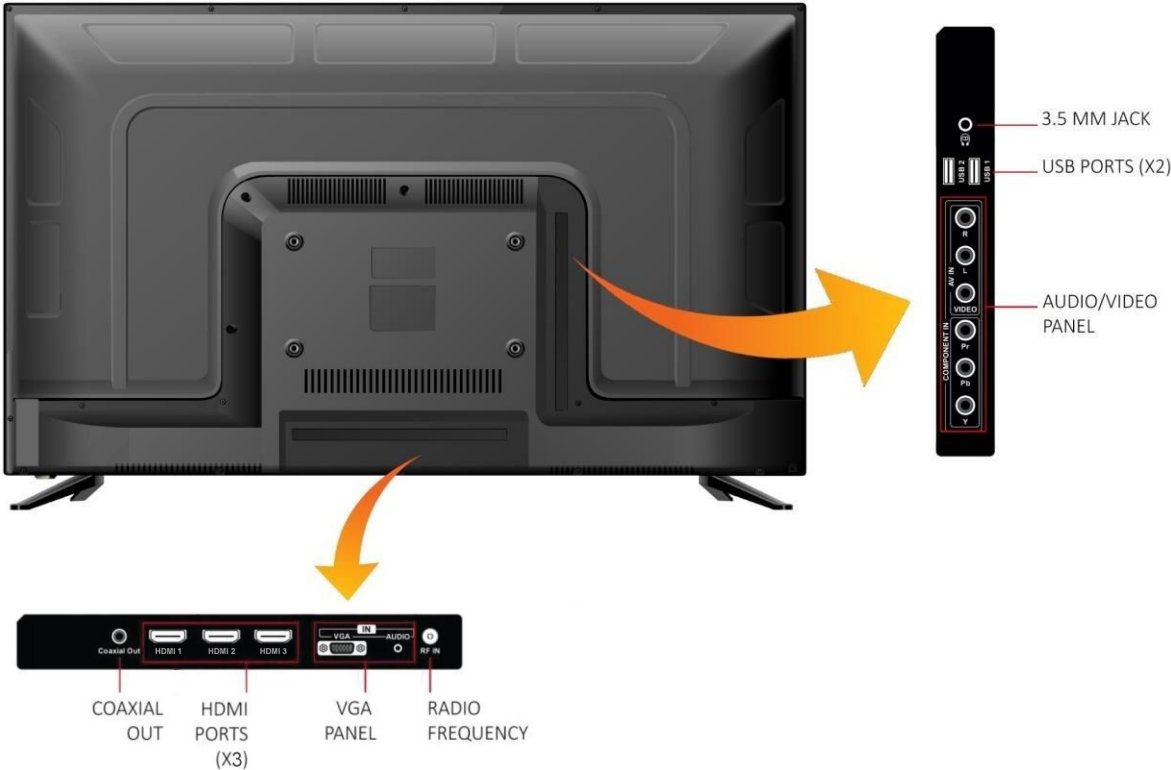

PRODUCT SPECIFICATION GUIDE

Overview: