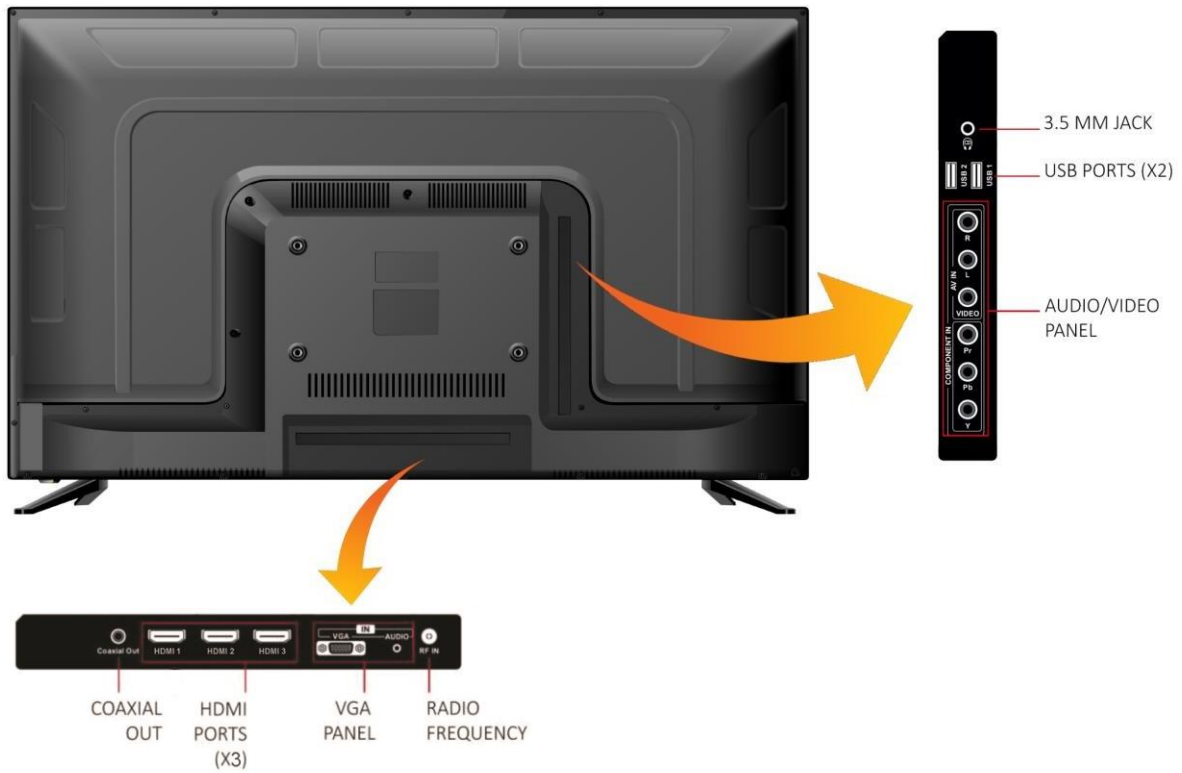

PRODUCT SPECIFICATION GUIDE

Overview: